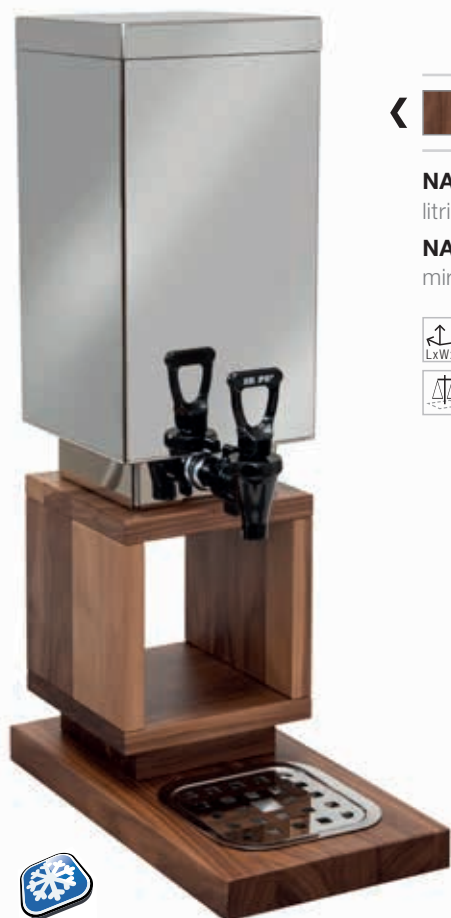

Noce - Walnut
Art. 15S01034

NATURE distributore latte (6L) Coperchio e contenitore litri 6 in acciaio inox 18/10 lucido

NATURE milk dispenser (6L) Lid and container 6 liters in mirror polished 18/10 stainless steel

18,5 x 33,5 x 60 cm

10 kg

Noce - Walnut
Art. 15A15710

NATURE supporto due caraffe vetro

Supporto in noce massiccio verniciato / due caraffe in vetro litri 1,10

NATURE glass pitchers display Walnut hardwood structure with transparent varnish / two glass pitchers each 1,10 liters

32,5 x 17 x 29 cm

4 kg