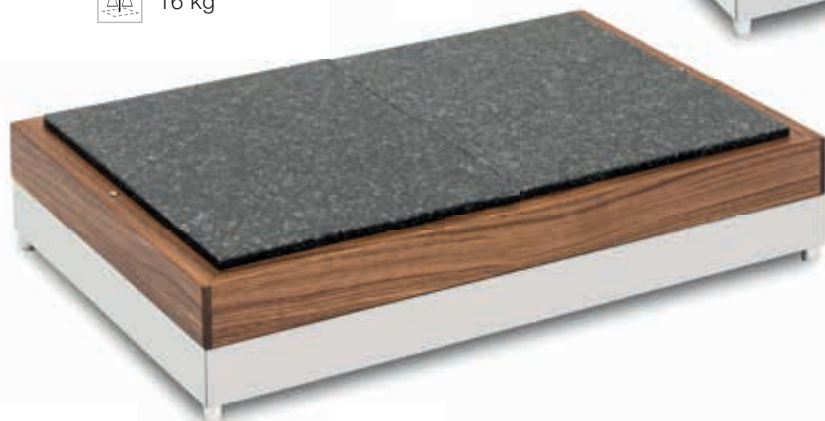

Inox - Stainless steel
Art. 18000005

**FANTASY INOX espositore |
granito scuro | cool**

**FANTASY INOX service tray |
granit dark | cool**

58 x 37 x 14 cm

16 kg

Noce/Inox - Walnut/Stainless steel
Art. 18000006