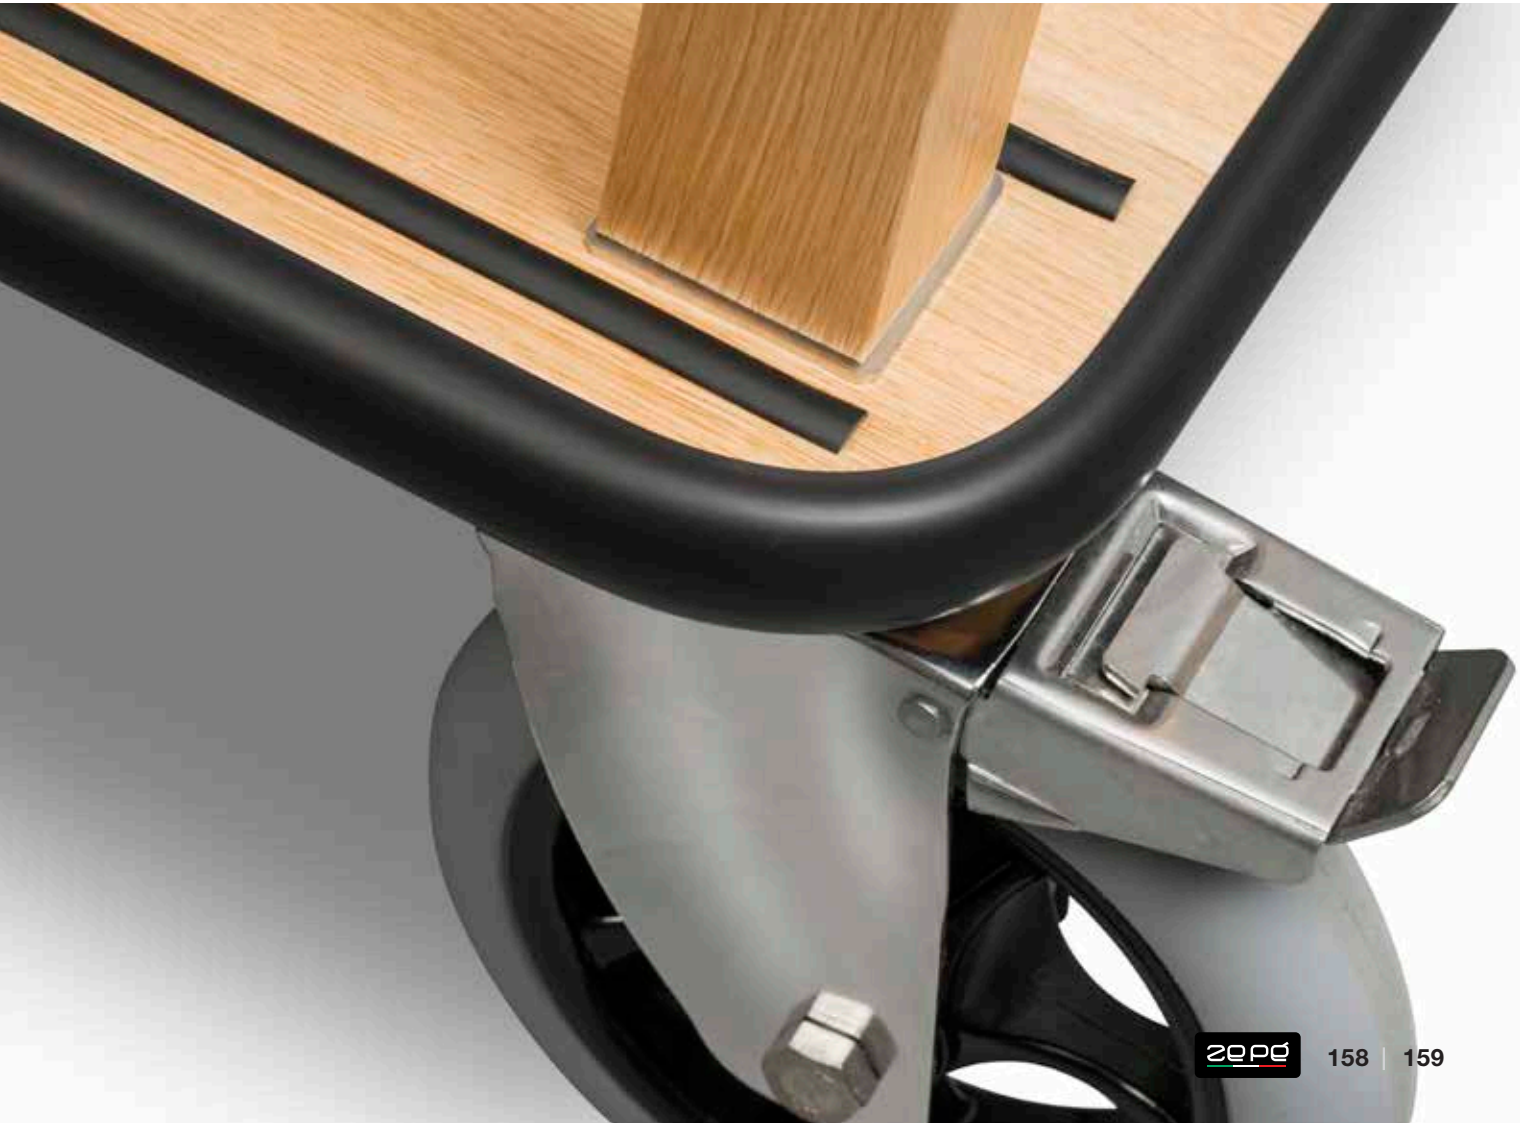

63 x 101 x 180 cm

60 kg

TROLLEY - NATURE

TROLLEY - TACTUS

TROLLEY - SMILE

TROLLEY - PARIS

TROLLEY - ROMA

SPECIAL TROLLEY LINES