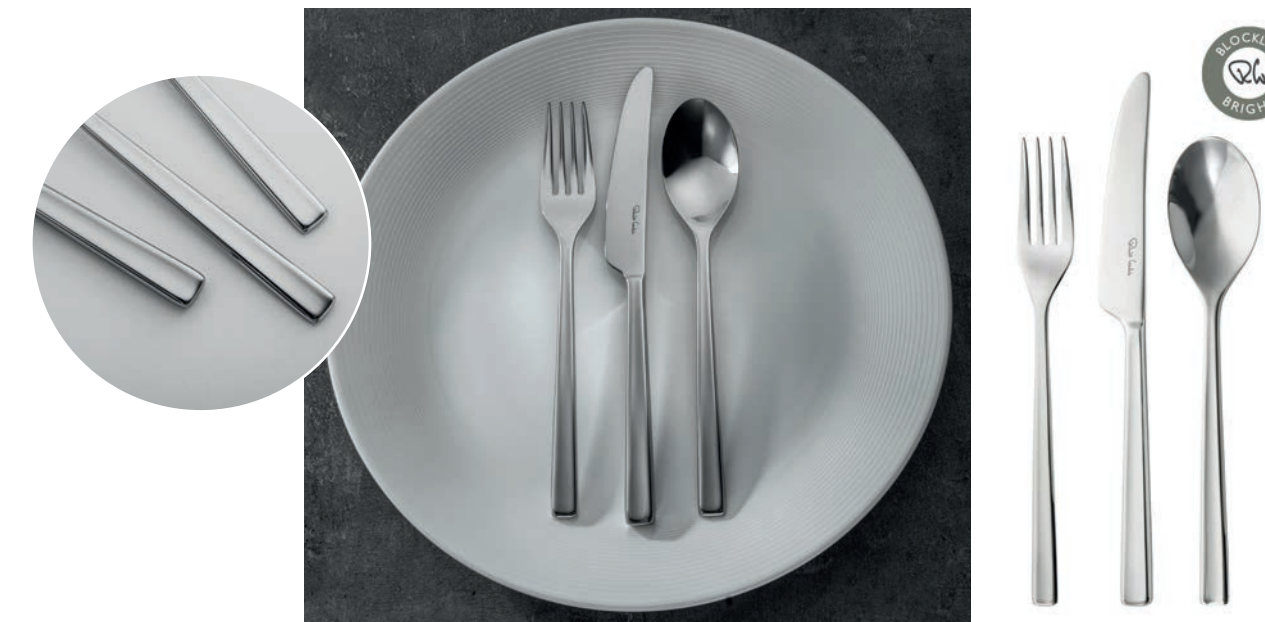

Table Knife	SANBR1001L	235mm	Fish Fork*	SANBR1021L	198mm
Table Fork	SANBR1002L	198mm	Fish Knife*	SANBR1020L	226mm
Soup Spoon	SANBR1003L	198mm	Long Handled Spoon*	SANBR1025L	200mm
Side Knife	SANBR1004L	207mm	Pastry Fork*	SANBR1034L	162mm
Side Fork	SANBR1005L	179mm	Round Bowl Soup Spoon*	SANBR1028L	181mm
Dessert Spoon	SANBR1006L	179mm	Serving Fork*	SANBR1053L	232mm
English Tea Spoon	SANBR1007L	137mm	Serving Spoon*	SANBR1050L	230mm
Butter Knife	SANBR1030L	171mm	Steak Knife	SANBR1012L	240mm
Coffee Spoon	SANBR1008L	106mm	US Tea Spoon*	SANBR1017L	162mm

*Special order only

BLOCKLEY - NEW

BRIGHT FINISH

18/10 stainless steel

3.5
mm

Inspired by modern architecture, Blockley is a slender, linear cutlery pattern with a distinctive hollow running down the length of the handle which catches the light beautifully. This pared back design fits in the contemporary arena.

Table Knife	BLOBR1001L	240mm	Butter Knife	BLOBR1030L	160mm
Table Fork	BLOBR1002L	212mm	Coffee Spoon	BLOBR1008L	111mm
Soup Spoon	BLOBR1003L	212mm	Long Handled Spoon	BLOBR1025L	200mm
Side Knife	BLOBR1004L	216mm	Round Bowl Soup Spoon*	BLOBR1028L	187mm
Side Fork	BLOBR1005L	191mm	Steak Knife	BLOBR1012L	246mm
Dessert Spoon	BLOBR1006L	191mm	US Tea Spoon*	BLOBR1017L	168mm
English Tea Spoon	BLOBR1007L	139mm			